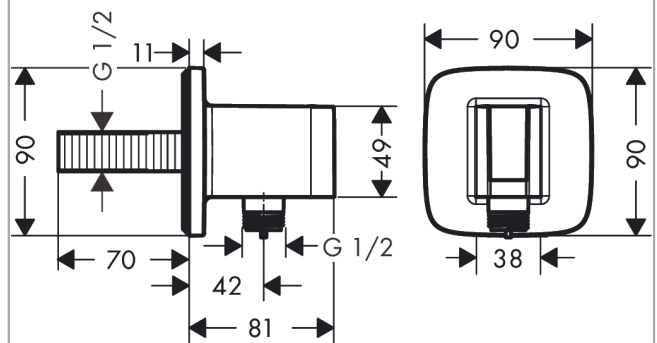

**FixFit**

**Wall outlet E with shower holder**

Surfaces: **Chrome** Article Number: **26485000**

**Description**

**product features**

- consists of: wall connector, escutcheon
- version: metal housing with internal water supply made of plastic
- fixed holding position
- for all Hansgrohe hand showers except AXOR Starck hand shower
- for hoses with conical nut
- material: metal
- with non-return valve
- connection type: G 1/2

**Product image**

**Scale drawing**

**FixFit**

**Wall outlet E with shower holder**

Surfaces: **Chrome** Article Number: **26485000**

**Exploded Drawing**

Year of production: **08/18 - 04/22**

**FixFit**

**Wall outlet E with shower holder**

Surfaces: **Chrome** Article Number: **26485000**

**Spare part list**

Year of production: **08/18 - 04/22**

<b>Pos.</b>	<b>Description</b>	<b>Article Number</b>	<b>Price</b>	<b>PU</b>
1	connecting thread G½	98933000	-	1
2	O-ring 11x2	98127000	-	1
3	mounting set	40915000	-	1
4	guide (conical)	94163000	-	1
5	hollow set screw M4x16	97663000	-	1
6	set of non return valves DW 15	94074000	-	1
a	Grease	90920000	-	1