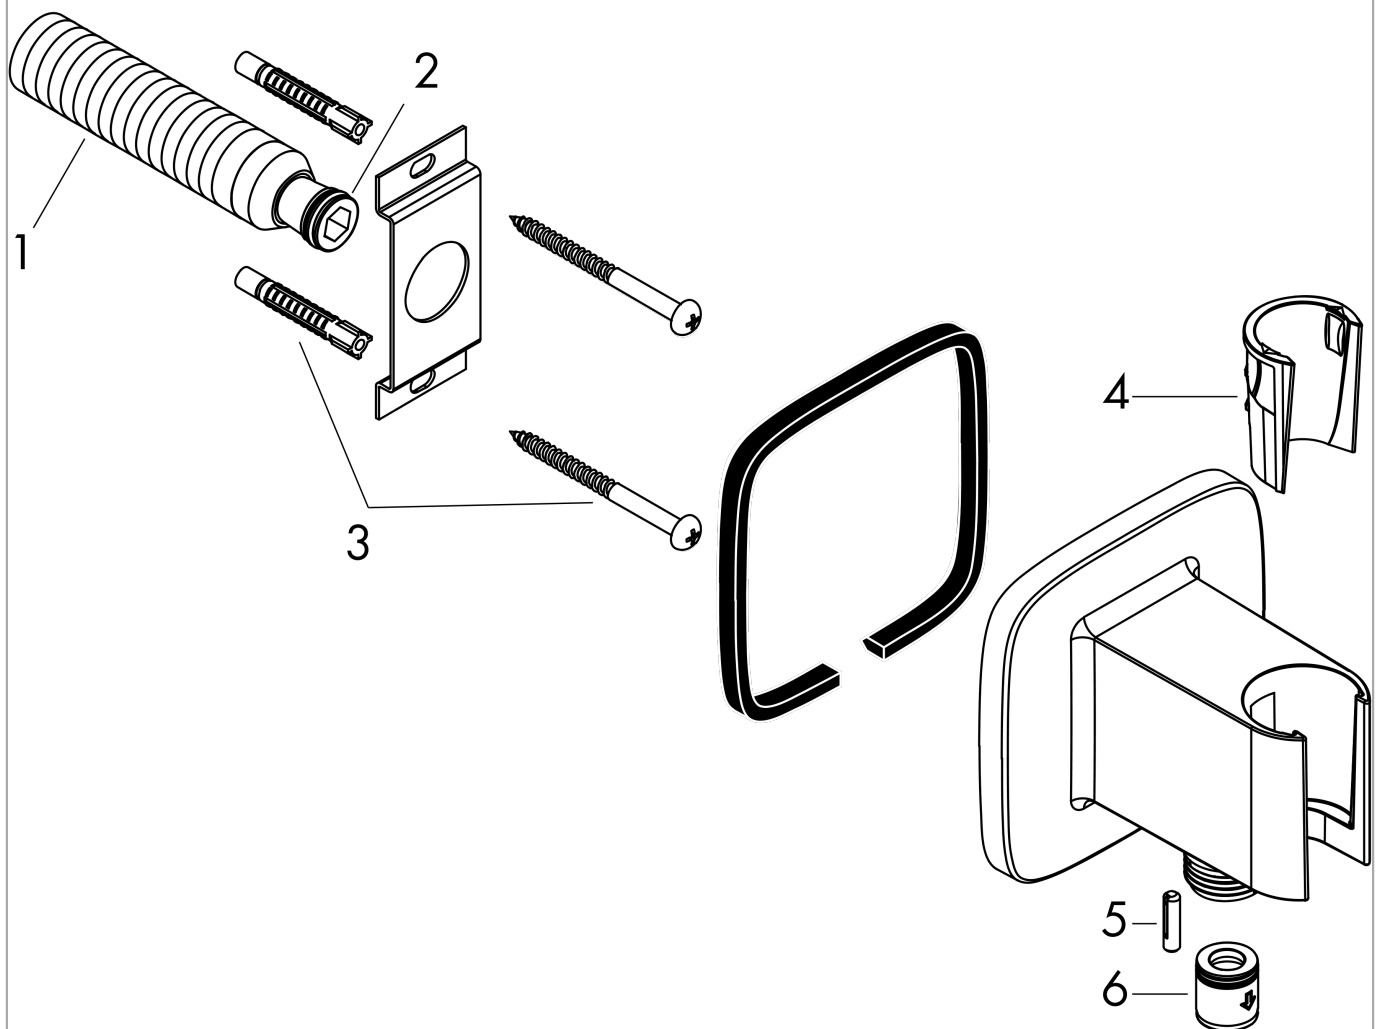

**FixFit**

**Wall outlet E with shower holder**

Surfaces: **Chrome** Article Number: **26485000**

**Description**

**product features**

- consists of: wall connector, escutcheon
- version: metal housing with internal water supply made of plastic
- fixed holding position
- for all Hansgrohe hand showers except AXOR Starck hand shower
- for hoses with conical nut
- material: metal
- with non-return valve
- connection type: G 1/2

**Product image**

**Scale drawing**

**FixFit**

**Wall outlet E with shower holder**

Surfaces: **Chrome** Article Number: **26485000**

**Exploded Drawing**

Year of production: **08/18 - 04/22**

**FixFit**

**Wall outlet E with shower holder**

Surfaces: **Chrome** Article Number: **26485000**

**Spare part list**

Year of production: **08/18 - 04/22**

<b>Pos.</b>	<b>Description</b>	<b>Article Number</b>	<b>Price</b>	<b>PU</b>
1	connecting thread G½	98933000	-	1
2	O-ring 11x2	98127000	-	1
3	mounting set	40915000	-	1
4	guide (conical)	94163000	-	1
5	hollow set screw M4x16	97663000	-	1
6	set of non return valves DW 15	94074000	-	1
a	Grease	90920000	-	1